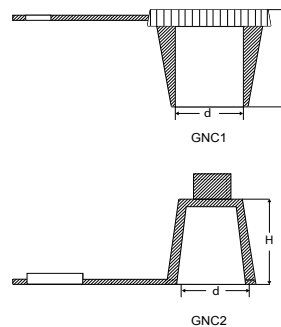

Part Number	Internal Diameter (d)	Material	Colour
GNC1	6.0	LDPE	Red
GNC2	6.3	LDPE	Red