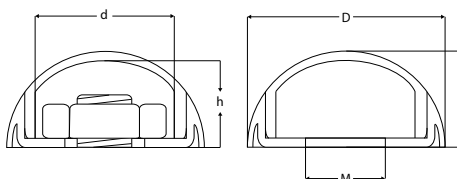

Secure Cover Cap

- Cover and protect with a professional finish
- Tamper proof offering extra security
- Mix & Match colour options
- Easy snap on application
- Material: LDPE
- All sizes in (mm) unless otherwise indicated
- Free samples

Part Number	Nut Size (M)	Cap Inside Diameter (d)	Base Diameter (D)	Colour
NCS9	M6 Base	13.50	25.00	Black
NCS12	M6 Cap	13.50	25.00	Black
NCS53	M6 Base	13.50	25.00	White
NCS8	M6 Cap	13.50	25.00	White
NCS13	M6 Base	13.50	25.00	Red
NCS14	M6 Cap	13.50	25.00	Red
NCS3	M6 Base	13.50	25.00	Blue
NCS5	M6 Cap	13.50	25.00	Blue
NCS15	M6 Base	13.50	25.00	Yellow
NCS16	M6 Cap	13.50	25.00	Yellow
NCS1	M6 Base	13.50	25.00	Green
NCS2	M6 Cap	13.50	25.00	Green
NCS56	M8 Base	17.00	32.00	Black
NCS57	M8 Cap	17.00	32.00	Black
NCS21	M8 Base	17.00	32.00	White
NCS22	M8 Cap	17.00	32.00	White
NCS25	M8 Base	17.00	32.00	Red
NCS26	M8 Cap	17.00	32.00	Red
NCS19	M8 Base	17.00	32.00	Blue
NCS20	M8 Cap	17.00	32.00	Blue
NCS27	M8 Base	17.00	32.00	Yellow
NCS28	M8 Cap	17.00	32.00	Yellow
NCS17	M8 Base	17.00	32.00	Green
NCS18	M8 Cap	17.00	32.00	Green
NCS10	M10 Base	21.40	38.00	Black
NCS36	M10 Cap	21.40	38.00	Black
NCS33	M10 Base	21.40	38.00	White
NCS34	M10 Cap	21.40	38.00	White
NCS37	M10 Base	21.40	38.00	Red
NCS38	M10 Cap	21.40	38.00	Red
NCS31	M10 Base	21.40	38.00	Blue
NCS32	M10 Cap	21.40	38.00	Blue
NCS39	M10 Base	21.40	38.00	Yellow
NCS40	M10 Cap	21.40	38.00	Yellow
NCS29	M10 Base	21.40	38.00	Green
NCS30	M10 Cap	21.40	38.00	Green