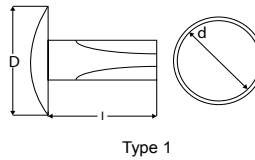

Part Number	Nut Size (M)	Cap Inside Diameter (d)	Base Diameter (D)	Colour
NCS47	M12 Base	23.60	43.00	Black
NCS48	M12 Cap	23.60	43.00	Black
NCS45	M12 Base	23.60	43.00	White
NCS46	M12 Cap	23.60	43.00	White
NCS49	M12 Base	23.60	43.00	Red
NCS50	M12 Cap	23.60	43.00	Red
NCS43	M12 Base	23.60	43.00	Blue
NCS44	M12 Cap	23.60	43.00	Blue
NCS51	M12 Base	23.60	43.00	Yellow
NCS52	M12 Cap	23.60	43.00	Yellow
NCS41	M12 Base	23.60	43.00	Green
NCS42	M12 Cap	23.60	43.00	Green

Flanged Safety Cap

- Available in bright colours for better visibility
- Often used for protection/safety on building sites
- All sizes in (mm) unless otherwise indicated
- Free samples