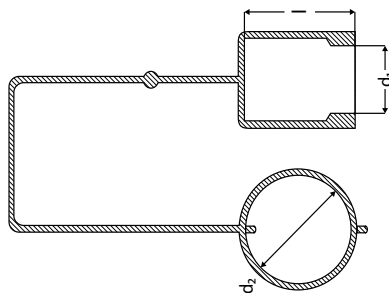

Retaining Cap

- Also known as anti loss caps
- Cap and retaining strap to reduce risk of cap being lost
- Material: Rubber
- All sizes in (mm) unless otherwise indicated
- Free samples on request

Part Number	Cap Internal Diameter (d₁)	Cap Length (l)	Strap Length	Ring Inside Diameter	Colour
RTC6	12.4	20.00	220.00	20.00	Red
RTC19	12.4	20.00	220.00	20.00	Black
RTC20	12.4	20.00	220.00	20.00	Blue
RTC21	12.4	20.00	220.00	20.00	Green
RTC1	16.0	21.00	220.00	23.00	Red
RTC55	16.0	21.00	220.00	23.00	Black
RTC56	16.0	21.00	220.00	23.00	Blue
RTC57	16.0	21.00	220.00	23.00	Green
RTC11	16.0	26.00	220.00	23.00	Red
RTC58	16.0	26.00	220.00	23.00	Black
RTC59	16.0	26.00	220.00	23.00	Blue
RTC60	16.0	26.00	220.00	23.00	Green
RTC7	18.5	24.00	220.00	23.00	Red
RTC22	18.5	24.00	220.00	23.00	Black
RTC23	18.5	24.00	220.00	23.00	Blue
RTC24	18.5	24.00	220.00	23.00	Green
RTC12	20.5	30.00	220.00	23.00	Red
RTC25	20.5	30.00	220.00	23.00	Black
RTC26	20.5	30.00	220.00	23.00	Blue
RTC27	20.5	30.00	220.00	23.00	Green
RTC2	21.0	26.00	220.00	23.00	Red
RTC18	21.0	26.00	220.00	23.00	Black
RTC28	21.0	26.00	220.00	23.00	Blue
RTC29	21.0	26.00	220.00	23.00	Green
RTC3	23.0	30.00	220.00	29.00	Red
RTC30	23.0	30.00	220.00	29.00	Black

Part Number	Cap Internal Diameter (d₁)	Cap Length (l)	Strap Length	Ring Inside Diameter	Colour
RTC31	23.0	30.00	220.00	29.00	Blue
RTC32	23.0	30.00	220.00	29.00	Green
RTC13	26.0	30.00	220.00	29.00	Red
RTC36	26.0	30.00	220.00	29.00	Black
RTC37	26.0	30.00	220.00	29.00	Blue
RTC38	26.0	30.00	220.00	29.00	Green
RTC4	30.0	35.00	220.00	36.00	Red
RTC39	30.0	35.00	220.00	36.00	Black
RTC40	30.0	35.00	220.00	36.00	Blue
RTC41	30.0	35.00	220.00	36.00	Green
RTC9	31.0	34.00	220.00	36.00	Red
RTC42	31.0	34.00	220.00	36.00	Black
RTC16	31.0	34.00	220.00	36.00	Blue
RTC43	31.0	34.00	220.00	36.00	Green
RTC14	33.0	41.00	220.00	36.00	Red
RTC44	33.0	41.00	220.00	36.00	Black
RTC45	33.0	41.00	220.00	36.00	Blue
RTC46	33.0	41.00	220.00	36.00	Green
RTC5	34.0	41.00	220.00	37.50	Red
RTC47	34.0	41.00	220.00	37.50	Black
RTC48	34.0	41.00	220.00	37.50	Blue
RTC49	34.0	41.00	220.00	37.50	Green
RTC15	40.5	48.00	210.00	37.50	Red
RTC53	40.5	48.00	210.00	37.50	Black
RTC17	40.5	48.00	210.00	37.50	Blue
RTC54	40.5	48.00	210.00	37.50	Green