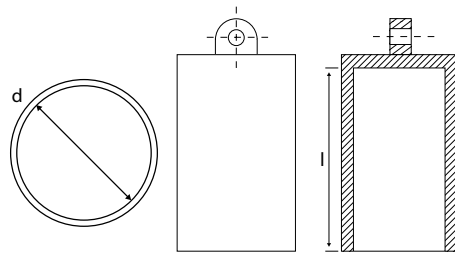

Hanger Tip

- Useful 'hanger' to the end of the cap
- Various materials & colours available
- All sizes in (mm) unless otherwise indicated
- Free samples on request

Part Number	To fit tube diameter (d)	Internal Length (l)	Material	Colour
HC15	5.00	23.50	PVC	Black
HC16	5.00	23.50	Vinyl	Green
HC17	6.00	25.00	PVC	Black
HC18	6.00	25.00	Vinyl	Green
HC19	7.00	24.00	PVC	Black
HC20	7.00	24.00	Vinyl	Green
HC70	7.00	24.00	TPR	Black
HC21	8.00	24.50	PVC	Black
HC22	8.00	24.50	Vinyl	Green
HC5	9.00	25.00	PVC	Black
HC6	9.00	25.00	Rubber	Black
HC23	9.00	25.00	Vinyl	Green
HC4	10.00	29.50	PVC	Black
HC7	10.00	29.50	Rubber	Green
HC27	11.00	29.00	PVC	Black
HC28	11.00	29.00	Vinyl	Green
HC75	11.00	29.00	TPR	Black
HC29	12.00	29.00	PVC	Black
HC30	12.00	29.00	Vinyl	Green
HC74	12.00	29.00	TPR	Black
HC31	13.00	29.00	PVC	Black
HC32	13.00	29.00	Vinyl	Green
HC76	13.00	29.00	TPR	Black
HC33	14.00	28.50	PVC	Black
HC34	14.00	28.50	Vinyl	Green
HC35	15.00	29.50	PVC	Black
HC36	15.00	29.50	Vinyl	Green
HC37	16.00	28.00	PVC	Black
HC38	16.00	28.00	Vinyl	Green
HC39	17.00	29.50	PVC	Black

Part Number	To fit tube diameter (d)	Internal Length (l)	Material	Colour
HC40	17.00	29.50	Vinyl	Green
HC41	18.00	28.50	PVC	Black
HC42	18.00	28.50	Vinyl	Green
HC77	18.00	28.50	TPR	Black
HC43	19.00	29.50	PVC	Black
HC44	19.00	29.50	Vinyl	Green
HC72	19.00	29.50	TPR	Black
HC45	20.00	28.50	PVC	Black
HC46	20.00	28.50	Vinyl	Green
HC47	21.00	34.50	PVC	Black
HC48	21.00	34.50	Vinyl	Green
HC49	22.00	34.00	PVC	Black
HC50	22.00	34.00	Vinyl	Green
HC51	23.00	34.50	PVC	Black
HC52	23.00	34.50	Vinyl	Green
HC53	24.00	34.00	PVC	Black
HC54	24.00	34.00	Vinyl	Green
HC55	25.00	34.50	Vinyl	Green
HC25	25.00	34.50	TPR	Black
HC56	26.00	34.50	PVC	Black
HC57	26.00	34.50	Vinyl	Green
HC26	26.00	34.50	TPR	Black
HC58	27.00	33.50	PVC	Black
HC59	27.00	33.50	Vinyl	Green
HC60	28.00	33.50	PVC	Black
HC61	28.00	33.50	Vinyl	Green
HC62	29.00	35.00	Vinyl	Green
HC13	29.00	35.00	PVC	Black
HC14	30.00	34.50	PVC	Black
HC63	30.00	34.50	Vinyl	Green